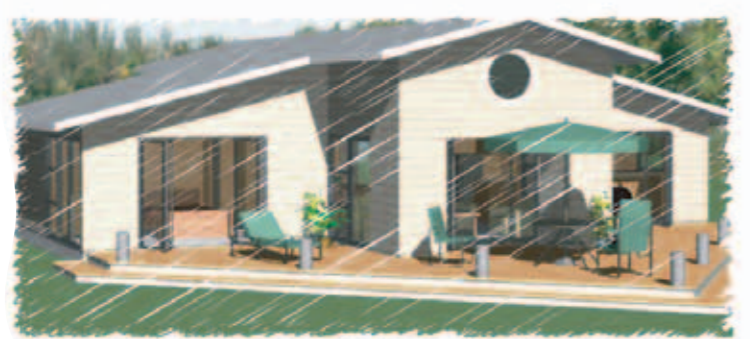

corrugated colorsteel roof

Copyright frontier Solid Wood Homes Ltd