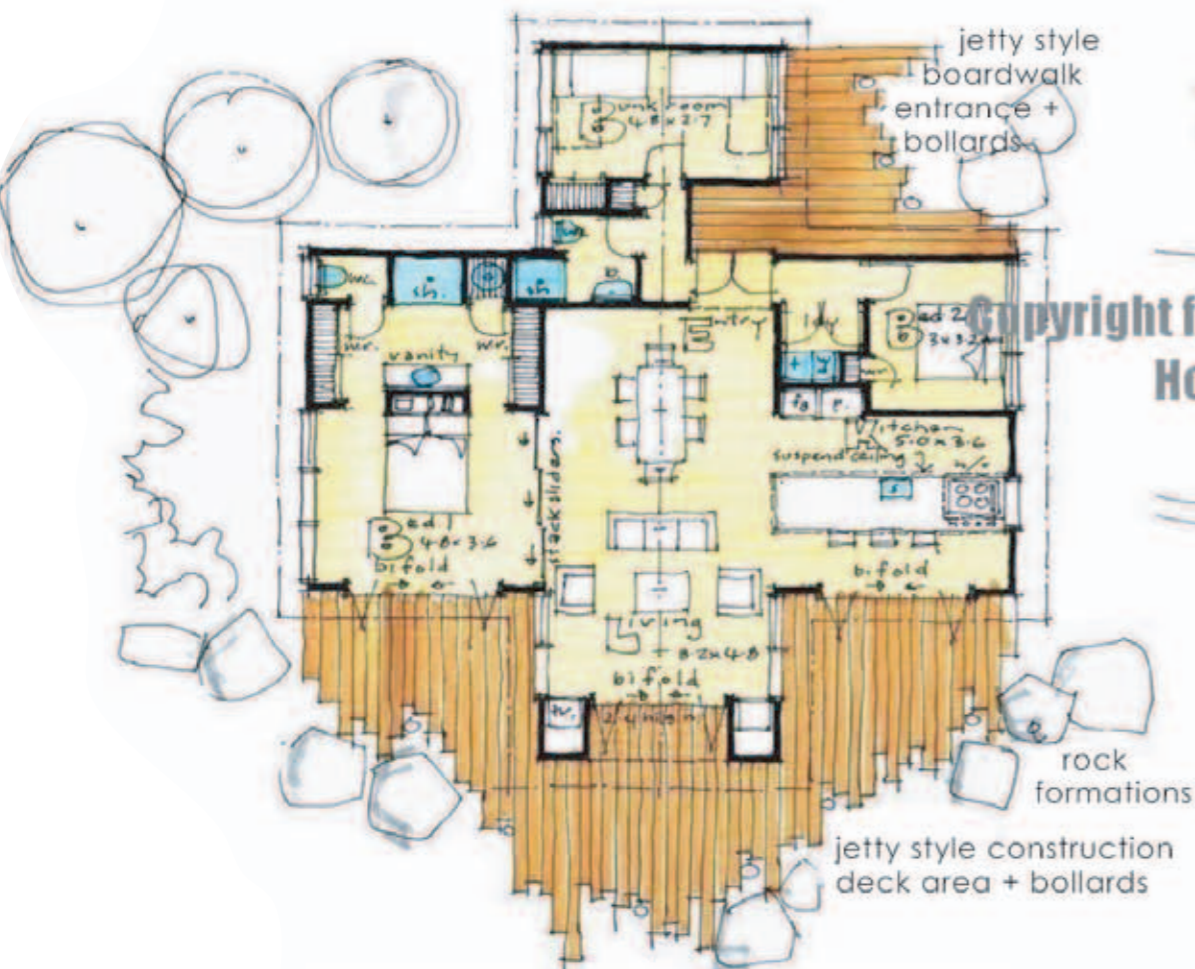

corrugated colorsteel roof

Copyright frontier Solid Wood Homes Ltd