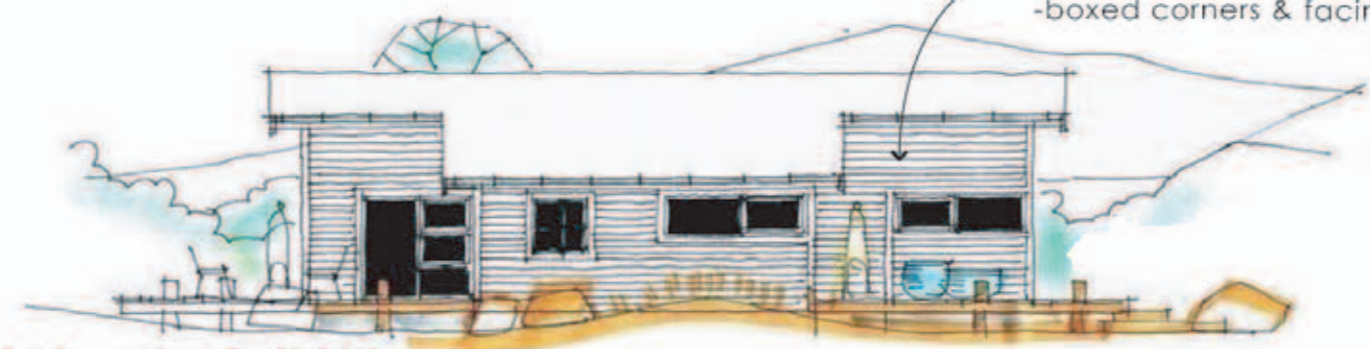

Auckland

Head Office

Call Free 0508touchwood
www.touch-wood.co.nz
info@touch-wood.co.nz

Lifestyle Plan Series Boat Shed 142m²

-linea or pallside weather boards - white
-boxed corners & facing

corrugated colorsteel roof