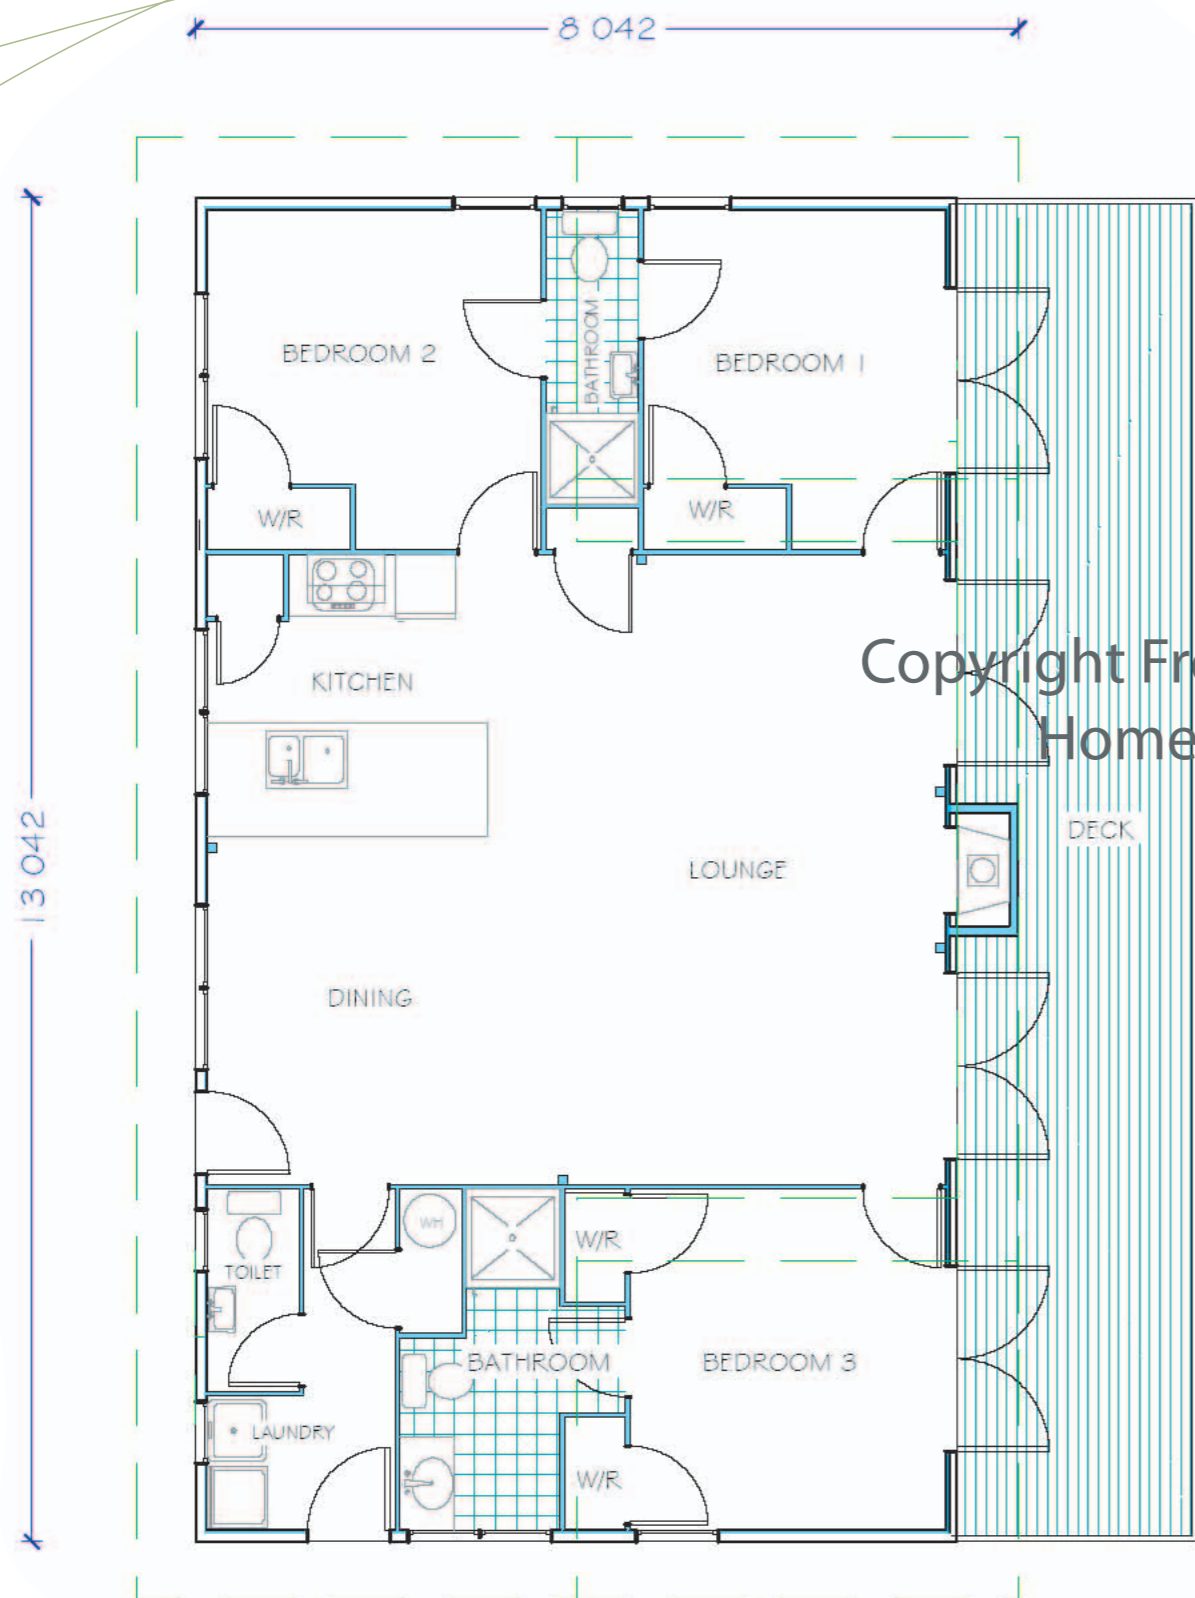

TOUCHWOOD™

Auckland

Head Office

Call Free 0508 touchwood  
www.touch-wood.co.nz  
info@touch-wood.co.nz

Lifestyle  
Plan Series  
Kiwi Bach  
87m<sup>2</sup>

Copyright Frontier Solid Wood  
Homes Ltd 2003

Solid wood living within your reach