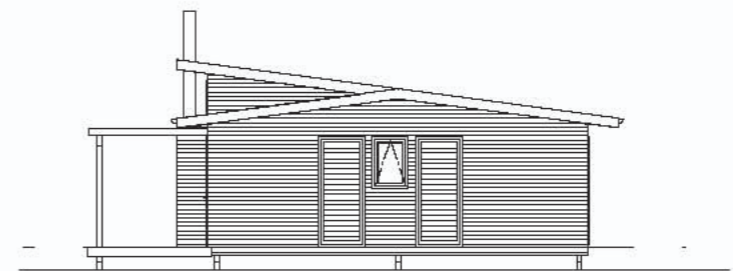

TOUCHWOOD™

Auckland

Head Office

Call Free 0508 touchwood  
www.touch-wood.co.nz  
info@touch-wood.co.nz

Lifestyle  
Plan Series  
Kiwi Bach  
87m<sup>2</sup>

Copyright Frontier Solid Wood  
Homes Ltd 2003

Solid wood living within your reach