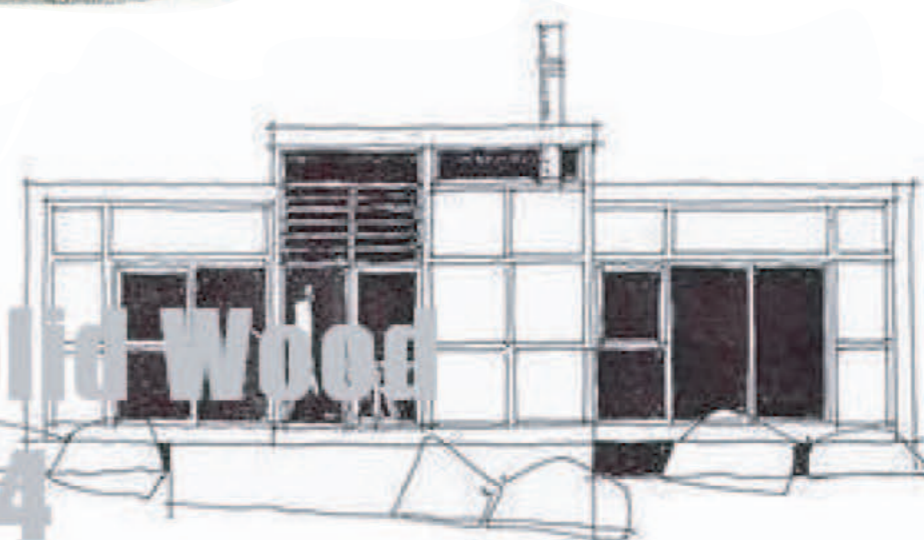

TOUCHWOOD™

Auckland

Head Office

Call Free 0508 touchwood
www.touch-wood.co.nz
info@touch-wood.co.nz

Copyright Frontier Solid Wood
Homes Ltd 2004

Lifestyle
Plan Series
Urban Bach
126m²

Solid wood living within your reach