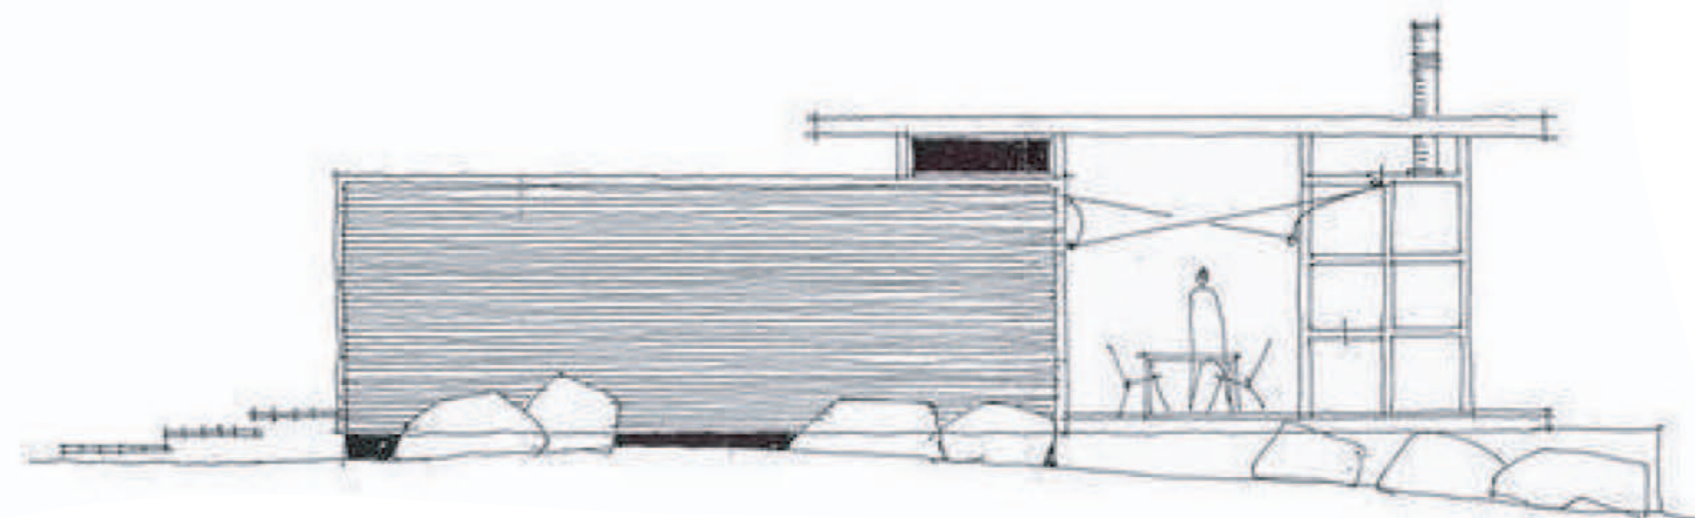

TOUCHWOOD™

Auckland

Head Office

Call Free 0508 touchwood
www.touch-wood.co.nz
info@touch-wood.co.nz

Copyright Frontier Solid Wood
Homes Ltd 2004

Lifestyle
Plan Series
Urban Bach
126m²

Solid wood living within your reach