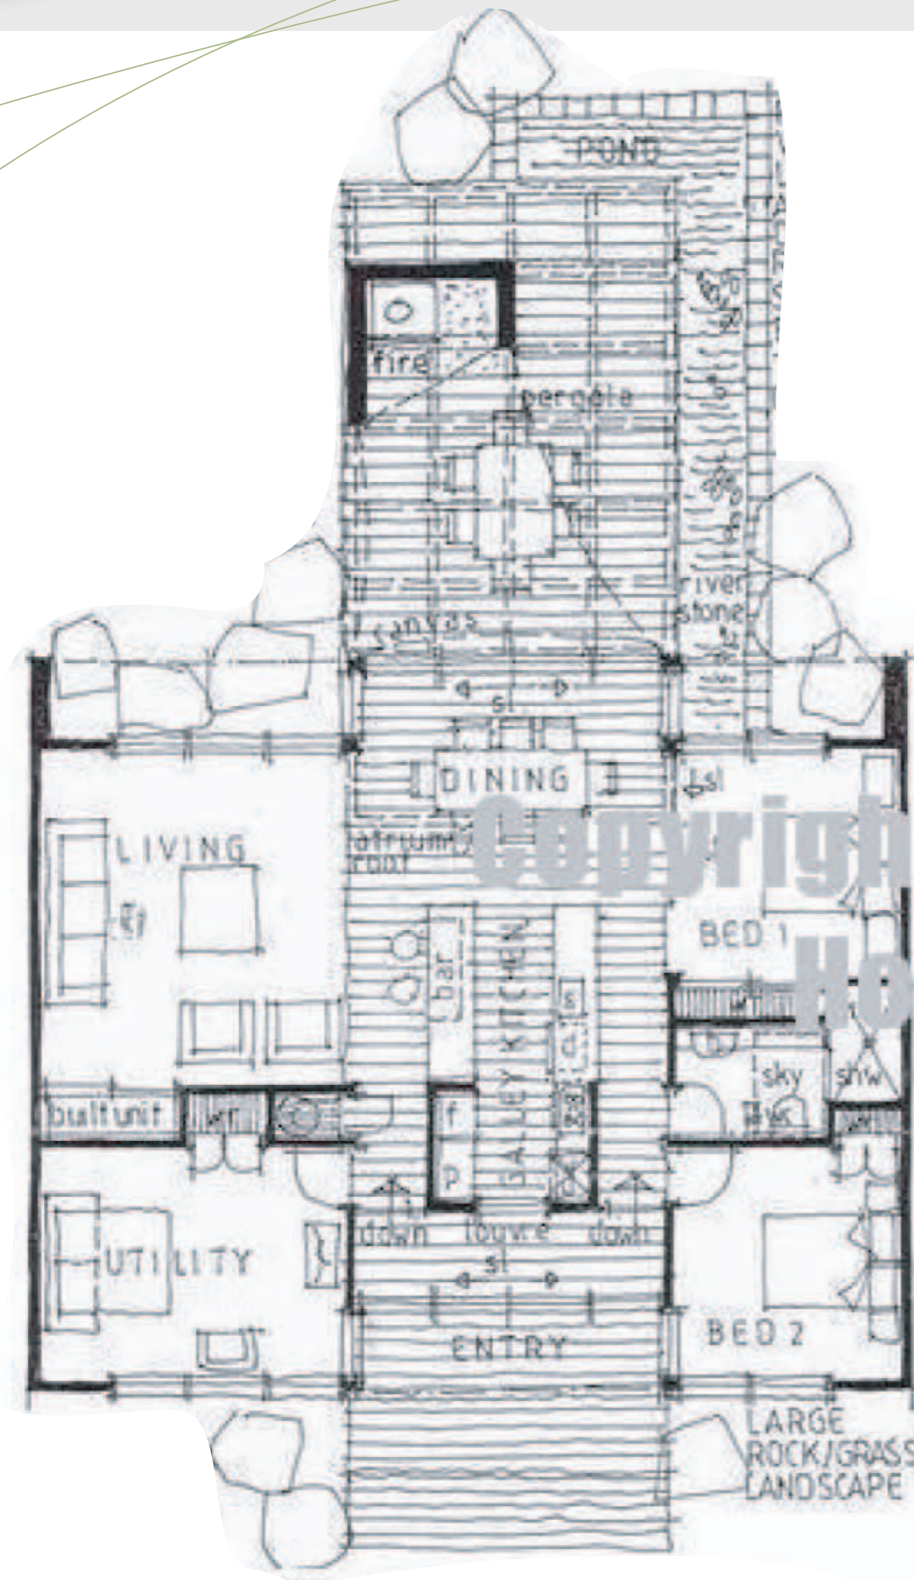

TOUCHWOOD™

Auckland

Head Office

Call Free 0508 touchwood
www.touch-wood.co.nz
info@touch-wood.co.nz

Copyright Frontier Solid Wood
Homes Ltd 2004

Lifestyle
Plan Series
Urban Bach
126m²

Solid wood living within your reach